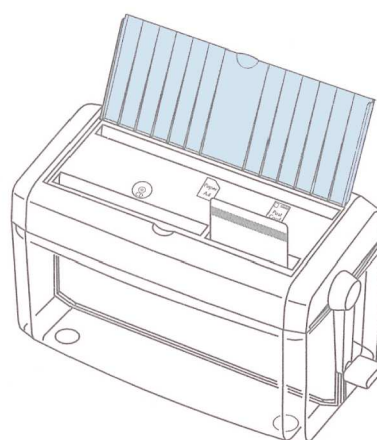

# NSH-102 3WAY HAND SHREDDER

- Paper Shredder/CD Cutter/Card Cutter -

**Get peace of mind with 3 in 1!**  
**Great for crushing identifiable documents, receipts, and also credit cards, data in CDs and more.**

## 3 WAY

Paper  
A4  
Cross Cut  
3mm x 20mm

Paper Shredder

CD  
Cut into 3

CD Cutter

Card  
Cut into 4

Card Cutter

### 3 WAY HAND SHREDDER

Model No. : **NSH-102 B,P,O**

Size : W293×D144×H178mm  
W340×D144×H178mm (incl. Handle)

Basket Volume : 3.3ℓ

Throat : Paper Shredder	CD Cutter	Card Cutter
Cut Style : Cross Cut	Cut into 3	Cut into 4
Throat Width : 213mm	125mm	57mm
Capacity : 1 sheet	1 CD	1 Card

Package size : W315×D155×H185mm

Carton size : W485×D335×H405mm

Gross weight : 13kg

Quantity/carton : 6 pcs.