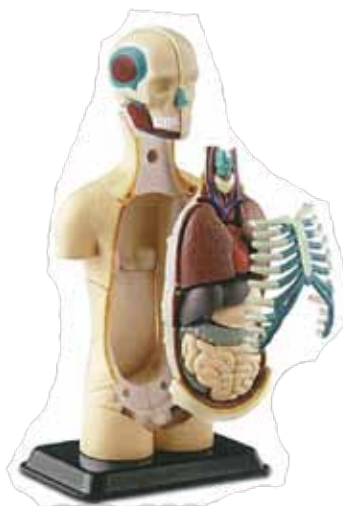

8+

NGSK007
4893338260071
人體探索 - 眼

Make your own model eye
The 35 plastic are moulded and painted to resemble realistic body parts
Includes display stand to display completed eye
Instruction manual advises how to construct model of the eye
Instruction manual contains facts about the human eye

Box Contains
35x plastic moulded pieces
Display stand
Pair of tweezers
Instruction manual

8+

NGSK009
4893338260095
人體探索 - 心

Make your own human heart model and see what makes us tick!
The heart is essential for life. Find out how it works as you put your model together

Box Contains
31 pieces
The Assembled model measures 13.9cm (5.5")
Includes tweezers and Instruction manual

8+

NGSK008
4893338260088
人體探索 - 身

Build your own Human Torso Model and investigate the workings of human body.
Humans are different shapes and sizes but we all have the same parts inside. Learn more about the body as you put YOUR MODEL TOGETHER